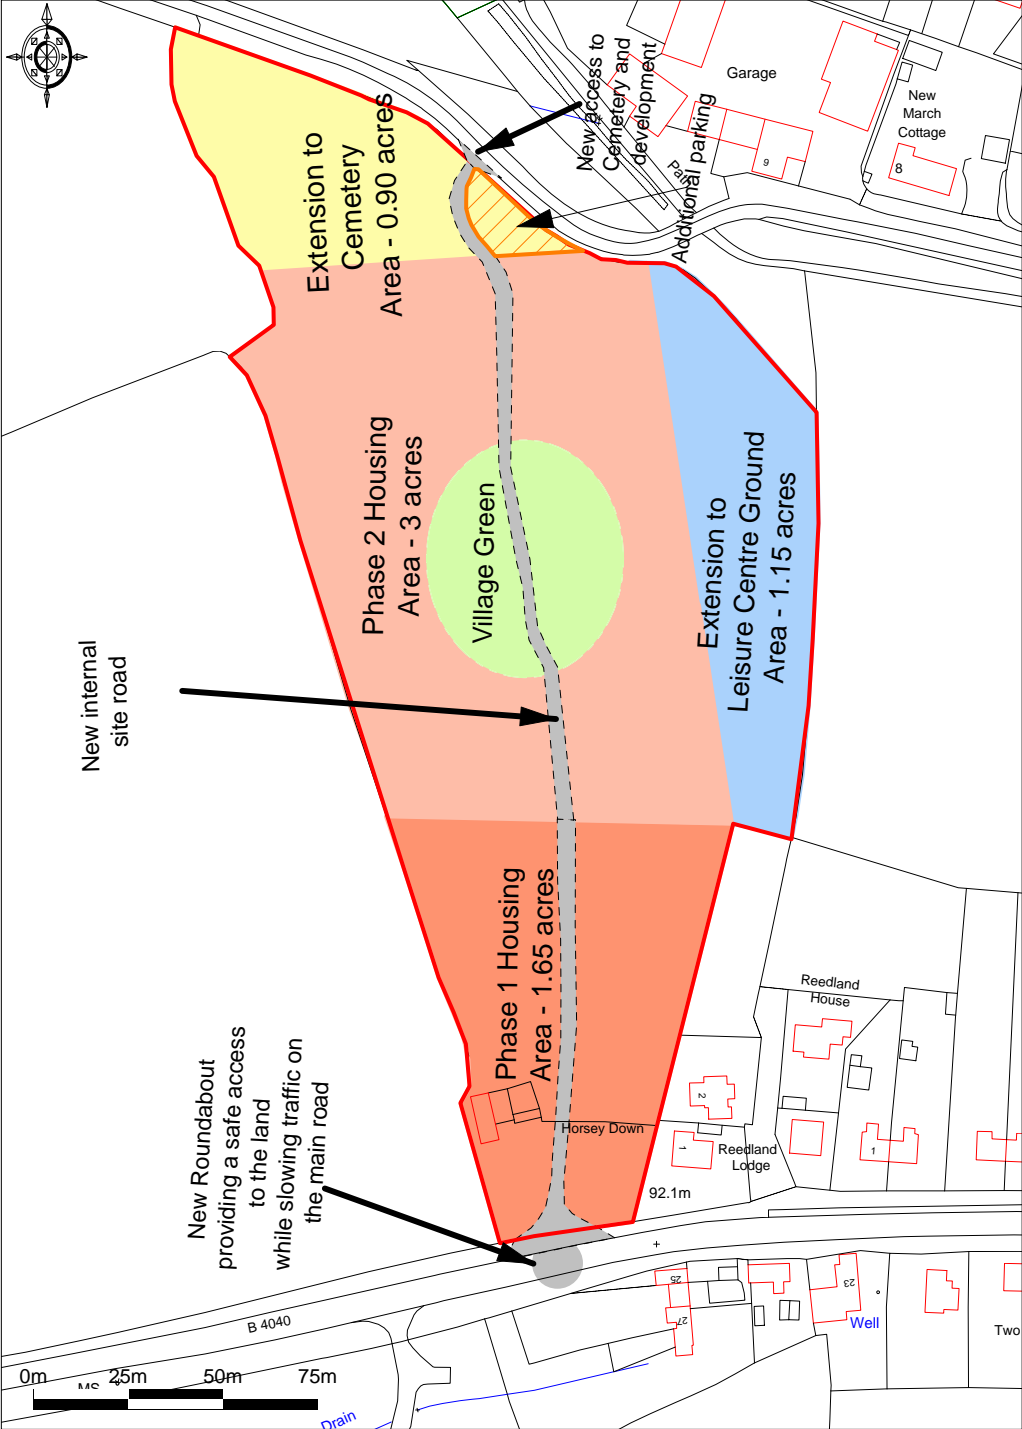

Site 3088 - Land at Horsey Down, Common Hill
Hayes Concept Site Proposal 5

Total Site area 2.92 ha (7.21 acres)
Dated 4th April 2013